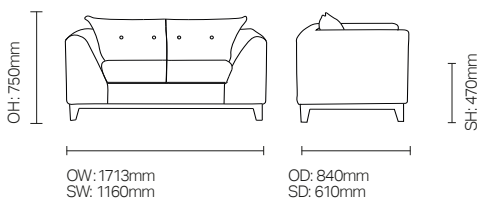

## Idro/LSID02M

Distinctive soft seating range with show wood underframe.

Ideal for low risk environments with part plywood reinforcement up to M Specification.

### Standard Features

- Idro 2-seater sofa
- Contemporary design
- Quality, solid birch frame construction
- Mental health specification (boarded seat and underside with security screws)

## DIMENSIONS

LSID03 3-seater option, add 600mm to width