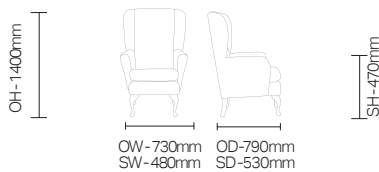

DIMENSIONS

FINISH OPTIONS

wood stain options:

- Beech (standard)
- Shadow Beech
- Strata Oak
- Pippy Oak
- Walnut
- Avola Grey
- Armati
- Wenge

- Black
- White

MODEL OPTIONS

- **LSBG01** Belgrave High Back winged armchair (petite size)
- **LSBG02** Belgrave High Back winged armchair (standard size)
- **LSBG03** Belgrave High Back winged armchair (grande size)
- **LSBG04** Belgrave 2 seater winged sofa
- **LSBG05** Belgrave high back armchair (standard size, no wings)