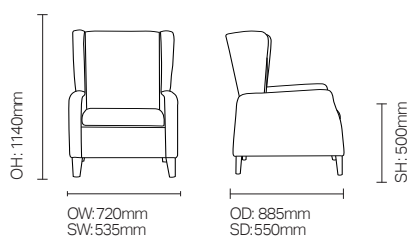

Optional Features

- Pressure relief foam option
- Piping
- Wood stain options