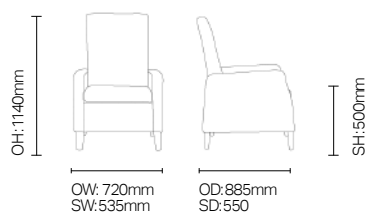

Atlas/LAST01M

Atlas strengthened high back armchair .Contoured supportive back for lumbar support and fixed waterfall seat cushion.

Standard Features

- Atlas strengthened high back armchair
- Mental health specification (boarded seat and underside with security screws)
- Extremely robust, durable easy chair
- Integral legs for added strength and safety
- Fixed waterfall seat cushion

- Contoured, supportive high back with lumbar support

Optional Features

- Leg stain options
- Extreme specification option (X)
- Mid back and high back with wings option

DIMENSIONS

FINISH OPTIONS

Shadow Beech