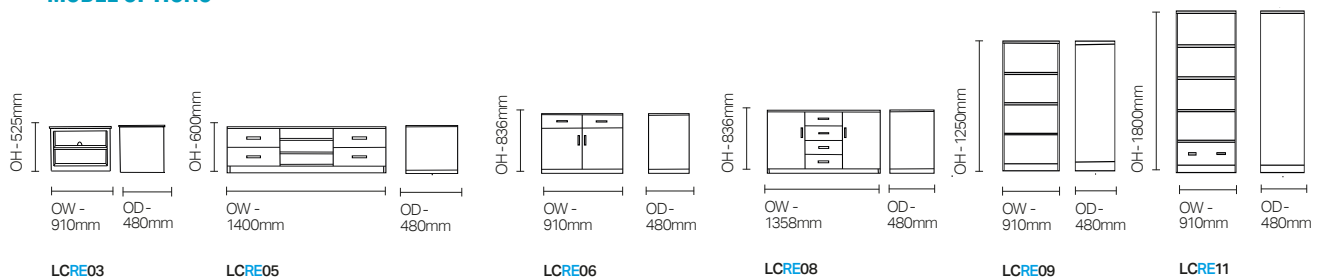

Lounge Cabinets/

Stylish, contemporary storage solutions, available in Regent (pictured right), Kingsway, Treco, Sense, Buckingham and Riveaux ranges.

Wood finish options

Standard Features

- 18mm MFC carcass with 18mm cam and dowelled back and 25mm vinyl wrapped soft edge tops*
- 18mm vinyl matching door and drawer fronts for long lasting appearance and with detailed styling
- 170° fully adjustable hinges allowing full access

* except Kingsway range: 25mm MFC top with 2mm edged PVC lipping, 18mm MFC drawer fronts with 0.4mm PVC edge

Ordering:

To order the lounge furniture range required, insert the appropriate product code (shown right). The Regent range order codes are shown with the illustrations below.

Ranges:

- KW - Kingsway
- TR - Treco
- SE - Sense
- BU - Buckingham
- RE - Regent
- RI - Riveaux

MODEL OPTIONS

also available: LCRE07 Sideboard with 1 door and 4 drawers (dims as LCRE06), LCRE10 Bookshelf with 5 shelves (dims as LCRE11)