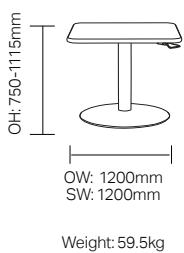

Dimensions