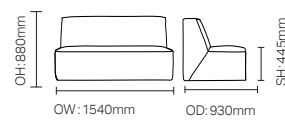

Units

- Unit options: mid back seating units (640, 940, 1240, 1540, 1840mm width options) corner seat unit, base unit (640 & 940 width options), coffee table (940sq) and arm option

Options

- Coffee table finish options
- Units can be linked together
- Standard or X specification options
- Additional weighting options (medium & heavy)
- Solid Beech inset glides
- Bariatric chair options

LNX1

LNX2

LNX3

LNX4

LNX5

LNX6

LNX7

LNX8

LNX9

ARM UNIT

OH: 620mm
OW: 190mm
OD: 940mm

LNX1 Linx
Seat Unit 640w

LNX2 Linx
Seat Unit 940w

LNX3 Linx
Seat Unit 1240w

LNX4 Linx
2.5 Seat Unit 1540w
LNX5 Linx
3 Seat Unit 1840w

LNX6 Linx
Corner Seat Unit