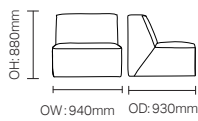

teal

Linx /

A modular, highly configurable range with soft appearance and feel, characterised by sumptuous levels of comfort. Ideal for all areas including lounge, quiet spaces, and reception areas.

Standard Features

- Modular design offers an infinite number of configurations
- Creates a truly flexible space, ideal for socialising and interaction
- Low overall height provides clear lines of site for care staff
- Air piping creates a defined seam that leads the eye with ease around the sofa profile
- Co-ordinating coffee table

Units

- Unit options: mid back seating units (640, 940, 1240, 1540, 1840mm width options) corner seat unit, base unit (640 & 940 width options), coffee table (940sq) and arm option

Options

- Coffee table finish options
- Units can be linked together
- Standard or X specification options
- Additional weighting options (medium & heavy)
- Solid Beech inset glides
- Bariatric chair options

LNX1

LNX2

LNX3

LNX4

LNX5

LNX6

LNX7

LNX8

LNX9

ARM UNIT

OH: 620mm
OW: 190mm
OD: 940mm