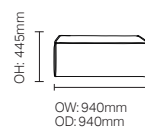

Units

- Unit options: mid back seating units (640, 940, 1240, 1540, 1840mm width options) corner seat unit, base unit (640 & 940 width options), coffee table (940sq) and arm option

Options

- Coffee table finish options
- Units can be linked together
- Standard or X specification options
- Additional weighting options (medium & heavy)
- Solid Beech inset glides
- Bariatric chair options

LNX1

LNX2

LNX3

LNX4

LNX5

LNX6

LNX7

LNX8

LNX9

ARM UNIT

OH: 620mm
OW: 190mm
OD: 940mm

LNX1 Linx
Seat Unit 640w

LNX2 Linx
Seat Unit 940w

LNX3 Linx
Seat Unit 1240w

LNX4 Linx
2.5 Seat Unit 1540w
LNX5 Linx
3 Seat Unit 1840w

LNX6 Linx
Corner Seat Unit