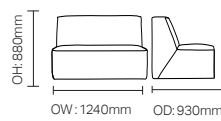

teal

Linx /

A modular, highly configurable range with soft appearance and feel, characterised by sumptuous levels of comfort. Ideal for all areas including lounge, quiet spaces, and reception areas.

Standard Features

- Modular design offers an infinite number of configurations
- Creates a truly flexible space, ideal for socialising and interaction
- Low overall height provides clear lines of site for care staff
- Air piping creates a defined seam that leads the eye with ease around the sofa profile
- Co-ordinating coffee table

Units

- Unit options: mid back seating units (640, 940, 1240, 1540, 1840mm width options) corner seat unit, base unit (640 & 940 width options), coffee table (940sq) and arm option

Options

- Coffee table finish options
- Units can be linked together
- Standard or X specification options
- Additional weighting options (medium & heavy)
- Solid Beech inset glides
- Bariatric chair options

LNX1

LNX2

LNX3

LNX4

LNX5

LNX6

LNX7

LNX8

LNX9

ARM UNIT

OH: 620mm
OW: 190mm
OD: 940mm