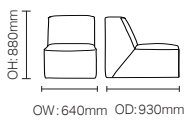

teal

Linx /

A modular, highly configurable range with soft appearance and feel, characterised by sumptuous levels of comfort. Ideal for all areas including lounge, quiet spaces, and reception areas.

Standard Features

- Modular design offers an infinite number of configurations
- Creates a truly flexible space, ideal for socialising and interaction
- Low overall height provides clear lines of site for care staff
- Air piping creates a defined seam that leads the eye with ease around the sofa profile
- Co-ordinating coffee table

Units

- Unit options: mid back seating units (640, 940, 1240, 1540, 1840mm width options) corner seat unit, base unit (640 & 940 width options), coffee table (940sq) and arm option

Options

- Coffee table finish options
- Units can be linked together
- Standard or X specification options
- Additional weighting options (medium & heavy)
- Solid Beech inset glides
- Bariatric chair options

LNX1

LNX2

LNX3

LNX4

LNX5

LNX6

LNX7

LNX8

LNX9

ARM UNIT

OH: 620mm
OW: 190mm
OD: 940mm