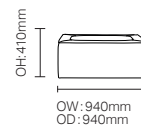

Units

- Unit options: mid back seating units (640, 940, 1240, 1540, 1840mm width options) corner seat unit, base unit (640 & 940 width options), coffee table (940sq) and arm option

Options

- Coffee table finish options
- Units can be linked together
- Standard or X specification options
- Additional weighting options (medium & heavy)
- Solid Beech inset glides
- Bariatric chair options

LNX9

ARM UNIT

OH: 620mm
OW: 190mm
OD: 940mm

LNX1 Linx
Seat Unit 640w

LNX2 Linx
Seat Unit 940w

LNX3 Linx
Seat Unit 1240w

LNX4 Linx
2.5 Seat Unit 1540w
LNX5 Linx
3 Seat Unit 1840w

LNX6 Linx
Corner Seat Unit