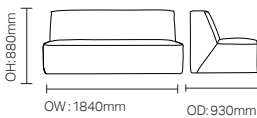

Units

- Unit options: mid back seating units (640, 940, 1240, 1540, 1840mm width options) corner seat unit, base unit (640 & 940 width options), coffee table (940sq) and arm option

Options

- Coffee table finish options
- Units can be linked together
- Standard or X specification options
- Additional weighting options (medium & heavy)
- Solid Beech inset glides
- Bariatric chair options

LNX1

LNX2

LNX3

LNX4

LNX5

LNX6

LNX7

LNX8

LNX9

ARM UNIT

OH: 620mm
OW: 190mm
OD: 940mm

LNX1 Linx
Seat Unit 640w

LNX2 Linx
Seat Unit 940w

LNX3 Linx
Seat Unit 1240w

LNX4 Linx
2.5 Seat Unit 1540w
LNX5 Linx
3 Seat Unit 1840w

LNX6 Linx
Corner Seat Unit