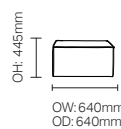

Units

- Unit options: mid back seating units (640, 940, 1240, 1540, 1840mm width options) corner seat unit, base unit (640 & 940 width options), coffee table (940sq) and arm option

Options

- Coffee table finish options
- Units can be linked together
- Standard or X specification options
- Additional weighting options (medium & heavy)
- Solid Beech inset glides
- Bariatric chair options

LNX1

LNX2

LNX3

LNX4

LNX5

LNX6

LNX7

LNX8

LNX9

ARM UNIT

OH: 620mm
OW: 190mm
OD: 940mm

LNX1 Linx
Seat Unit 640w

LNX2 Linx
Seat Unit 940w

LNX3 Linx
Seat Unit 1240w

LNX4 Linx
2.5 Seat Unit 1540w
LNX5 Linx
3 Seat Unit 1840w

LNX6 Linx
Corner Seat Unit