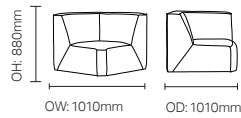

Units

- Unit options: mid back seating units (640, 940, 1240, 1540, 1840mm width options) corner seat unit, base unit (640 & 940 width options), coffee table (940sq) and arm option

Options

- Coffee table finish options
- Units can be linked together
- Standard or X specification options
- Additional weighting options (medium & heavy)
- Solid Beech inset glides
- Bariatric chair options

LNX1

LNX2

LNX3

LNX4

LNX5

LNX6

LNX7

LNX8

LNX9

ARM UNIT

OH: 620mm
OW: 190mm
OD: 940mm

LNX1 Linx
Seat Unit 640w

LNX2 Linx
Seat Unit 940w

LNX3 Linx
Seat Unit 1240w

LNX4 Linx
2.5 Seat Unit 1540w
LNX5 Linx
3 Seat Unit 1840w

LNX6 Linx
Corner Seat Unit