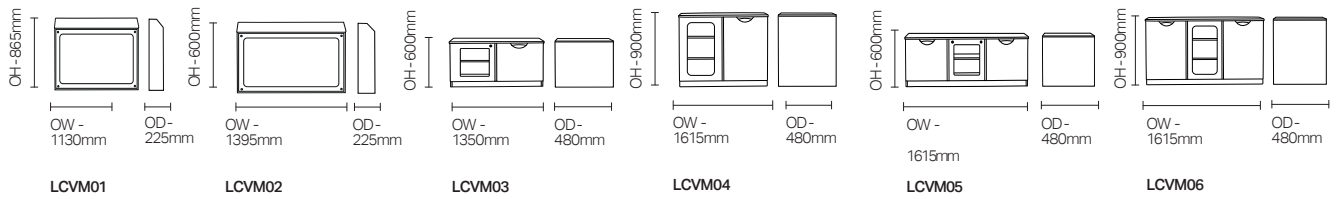

Visio Media/

Combination unit with stylish TV and co-ordinating lower DVD cabinet, featuring anti-ligature profile and lockable polycarbonate screen. Finish and size options to suit room layout.

Wood finish options

Standard Features

- Curved anti-ligature profile with sloping top
- 8mm Polycarbonate screen with lockable access panel
- Anti-ligature ventilation grille
- 18mm MFC vinyl wrapped soft edge top
- To reduce ligature risk lower cabinet features piano hinges,

fixed shelves and integrated scoop aluminium handles

Options

- TV housing size options – to suit 43"(LCVM01) & 55" (LCVM02)
 - 600 or 900mm height DVD unit
 - Wall fixing option
 - Finish options: Natural Beech, Pippy Oak, Walnut, Armati, Strata Oak, Winter Oak, Truffle
-