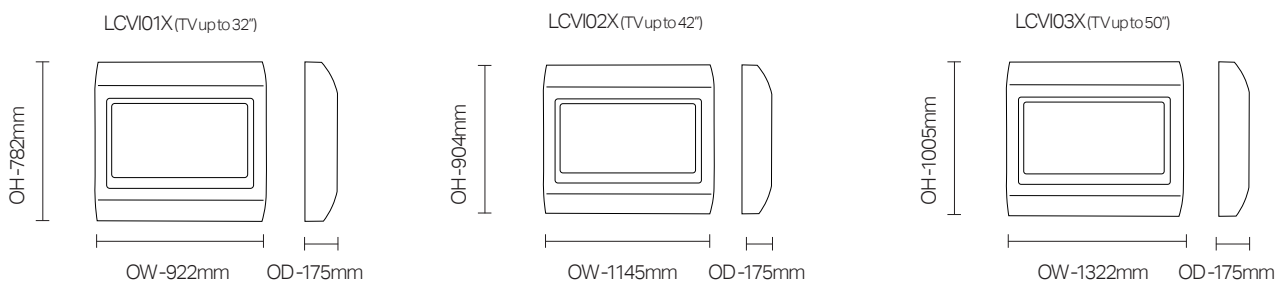

## Visio /LCVI01X / LCVI02X / LCVI03X

Visio is a wall fixed TV unit with stylish curved anti-ligature profile, 8mm polycarbonate screen and 3 size options.

### Standard Features

- Visio wall fixed TV cabinet to suit TV up to 32", 42", 50"
- Stylish, curved anti-ligature profile
- 8mm polycarbonate screen with lockable access panel
- 25mm MDF vinyl wrapped soft edge
- Anti-ligature ventilation grille

### DIMENSIONS