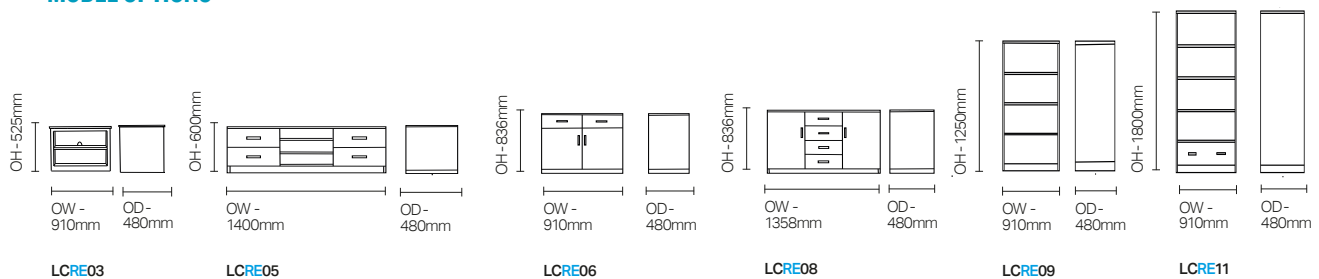

Lounge Cabinets/

Stylish, contemporary storage solutions, available in Regent (pictured right), Kingsway, Treco, Sense, Buckingham and Riveaux ranges.

Wood finish options

Standard Features

- 18mm MFC carcass with 18mm cam and dowelled back and 25mm vinyl wrapped soft edge tops
- 18mm vinyl matching door and drawer fronts for long lasting appearance and with detailed styling
- Integrated scoop handle
- 170° fully adjustable hinges allowing full access

Ordering:

To order the lounge furniture range required, insert the appropriate product code (shown right). The Regent range order codes are shown with the illustrations below.

Ranges:

- KW - Kingsway
- TR - Treco
- SE - Sense
- BU - Buckingham
- RE - Regent
- RI - Riveaux

MODEL OPTIONS

also available: LCRE07 Sideboard with 1 door and 4 drawers (dims as LCRE06), LCRE10 Bookshelf with 5 shelves (dims as LCRE11)

RANGE FEATURES