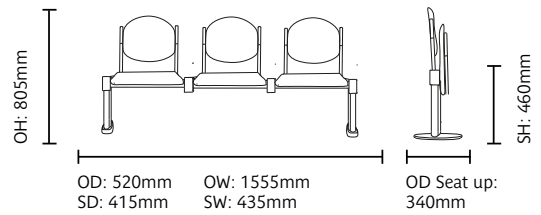

RSIV01, RSIV02, RSIV03, RSIV04

Contemporary fold-away beam seating for reception or corridor areas.

Standard Features

- Tip up seat
- Longitudinal single piece beam
- Easy clean in line with infection management
- Laquered beech finish
- Floor fixed unit
- Maximum loads 160kg (25st)

Optional Features

- Upholstered seat and back
- Multi-seat options (2-5)

Standards and Testing

- Testing to BS EN 13761:2002

Technical Information

Dimensions:

RSIV01 -
2 Seater Beam Seat

RSIV02 -
3 Seater Beam Seat