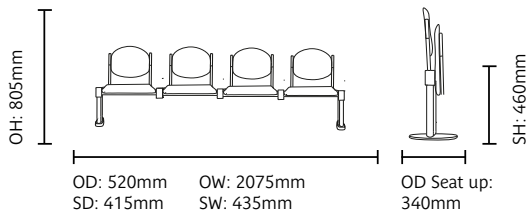

RSIV01, RSIV02, RSIV03, RSIV04

Contemporary fold-away beam seating for reception or corridor areas.

Standard Features

- Tip up seat
- Longitudinal single piece beam
- Easy clean in line with infection management
- Laquered beech finish
- Floor fixed unit
- Maximum loads 160kg (25st)

Optional Features

- Upholstered seat and back
- Multi-seat options (2-5)

Standards and Testing

- Testing to BS EN 13761:2002

Technical Information

Dimensions:

RSIV01 -
2 Seater Beam Seat

RSIV02 -
3 Seater Beam Seat