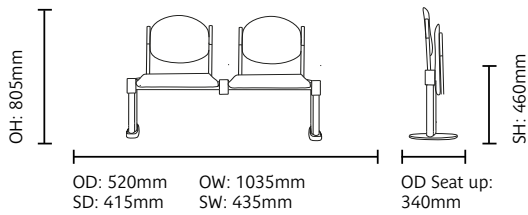

Optional Features

- Upholstered seat and back
- Multi-seat options (2-5)

Standards and Testing

- Testing to BS EN 13761:2002

Technical Information

Dimensions:

RSIV01 -
2 Seater Beam Seat

RSIV02 -
3 Seater Beam Seat