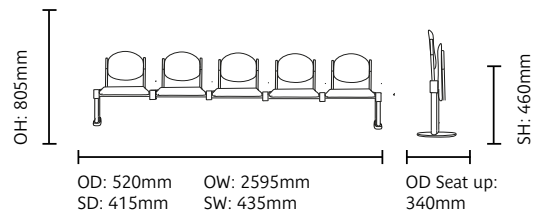

RSIV03 -
5 Seater Beam Seat