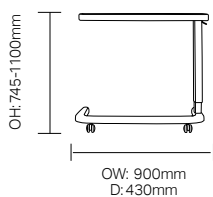

- High quality cast base with anti-bacterial finish and smooth, sealed underside
- Non marking twin wheel castors allow easy repositioning
- Grey top and base

Optional Features

- Locking castors
- White or grey column and top colour options

Dimensions

FINISH OPTIONS

White or grey column
White or grey top