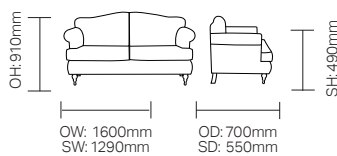

teal

Hinchley / LSH123

Hinchley 2-Seater Sofa with scrolled arm and turned leg with castors.

Elegantly designed for use in care home and residential environments, with removable seat cushion and pressure relief cushion options.

Standard Features

- Hinchley 2-seater sofa
- Turned leg with castors
- Stylish shape with scroll arm
- Quality, solid birch frame construction

Optional Features

- Different leg options to suit environments
- Piping and upholstery options

Dimensions

Finish Options

Leg stain options

- Beech (standard)
- Shadow beech
- Strata oak
- Pippy oak
- Walnut
- Armati
- Wenge
- Black
- White
- Grey