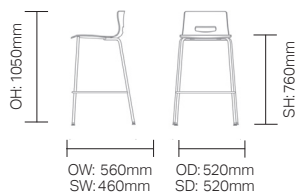

teal

Ghost /DCGH04

Ghost high stool with moulded seat shell.

Aesthetic cafe design with comfort and contemporary styling.

Standard Features

- High stool with moulded seat shell
- Plastic shell

Optional Features

- Upholstered seat pad option

Testing

- EN 15373:2007
- EN 13761:2002
- BS4875:2007.1

Dimensions

Finish Options

- Polished Chrome