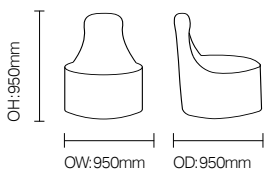

Flex/FSFX16

Versatile Flex bean bag with backrest.

Standard Features

- Flex bean bag with backrest
- Lightweight soft bean bag
- Fully sewn (no zip)

Optional Features

- Heavy weighted foam option (6.5kg) - **FSFP16**