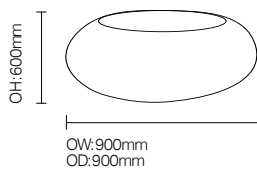

Flex/*FSFX15*

Versatile Flex bean bag.

Standard Features

- Flex bean bag
- Lightweight soft bean bag
- Fully sewn (no zip)

Optional Features

- Heavy weighted foam option (5kg) - **FSFP15**

Model Options

- FSFX01 Flex Cube
- FSFX02 Flex Cylinder
- FSFX03 Flex Hexagon
- FSFX04 Flex Wide Hexagon
- FSFX05 Flex Wide Hexagon
- FSFX06 Flex Unit Chair
- FSFX07 Flex Restraining Chair
- FSFX08 Flex Sofa
- FSFX09 Flex Lounger
- FSFX10 Flex Rocking Lounger
- FSFX11 Flex Lounger Footstool
- FSFX12 Flex 2 Seater Bench Seat
- FSFX13 Flex 2 Seater bench Seat with Scallop
- FSFX14 Flex 3 Seater Bench Seat
- FSFX15 Flex Beanbag
- FSFX16 Flex Beanbag with Backrest