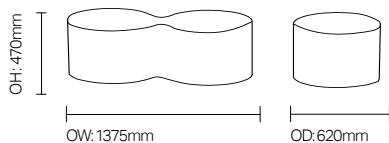

Optional Features

- Heavy weighted foam option (41kg) - **FSFP12**

Model Options

- FSFX01 Flex Cube
- FSFX02 Flex Cylinder
- FSFX03 Flex Hexagon
- FSFX04 Flex Wide Hexagon
- FSFX05 Flex Wide Hexagon
- FSFX06 Flex Unit Chair
- FSFX07 Flex Restraining Chair
- FSFX08 Flex Sofa
- FSFX09 Flex Lounger
- FSFX10 Flex Rocking Lounger
- FSFX11 Flex Lounger Footstool
- FSFX12 Flex 2 Seater Bench Seat
- FSFX13 Flex 2 Seater bench Seat with Scallop
- FSFX14 Flex 3 Seater Bench Seat
- FSFX15 Flex Beanbag
- FSFX16 Flex Beanbag with Backrest