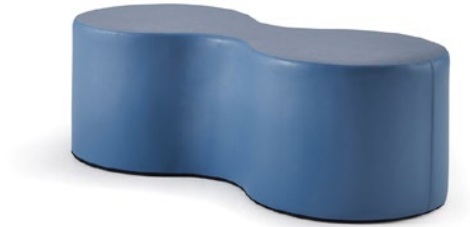

Flex/FSFX12

Versatile Flex foam seating, ideal for lounging, gaming, relaxation and de-escalation.

Standard Features

- Flex 2 seater bench seat
- Lightweight and safe soft block foam construction
- Modular design allows multiple configurations
- Easily arranged to suit any area
- Zipped finish

Optional Features

- Heavy weighted foam option (41kg) - **FSFP12**

Model Options

- FSFX01 Flex Cube
- FSFX02 Flex Cylinder
- FSFX03 Flex Hexagon
- FSFX04 Flex Wide Hexagon
- FSFX05 Flex Wide Hexagon
- FSFX06 Flex Unit Chair
- FSFX07 Flex Restraining Chair
- FSFX08 Flex Sofa
- FSFX09 Flex Lounger
- FSFX10 Flex Rocking Lounger
- FSFX11 Flex Lounger Footstool
- FSFX12 Flex 2 Seater Bench Seat
- FSFX13 Flex 2 Seater bench Seat with Scallop
- FSFX14 Flex 3 Seater Bench Seat
- FSFX15 Flex Beanbag
- FSFX16 Flex Beanbag with Backrest

Flex Plus: Heavy weighted foam option available on all models

FSFX Standard foam **FSFP** Heavy weight foam