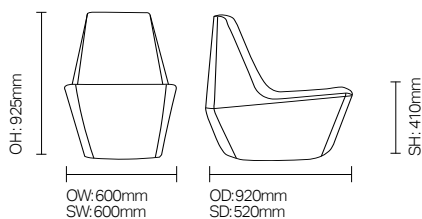

Optional Features

- Anti-vandal fabric option available
- Zipped option available
- Heavy weighted foam option (21.5kg) - FSFP10

Model Options

- FSFX01 Flex Cube
- FSFX02 Flex Cylinder
- FSFX03 Flex Hexagon
- FSFX04 Flex Wide Hexagon
- FSFX05 Flex Wide Hexagon
- FSFX06 Flex Unit Chair
- FSFX07 Flex Restraining Chair
- FSFX08 Flex Sofa
- FSFX09 Flex Lounger
- FSFX10 Flex Rocking Lounger
- FSFX11 Flex Lounger Footstool
- FSFX12 Flex 2 Seater Bench Seat
- FSFX13 Flex 2 Seater bench Seat with Scallop
- FSFX14 Flex 3 Seater Bench Seat
- FSFX15 Flex Beanbag
- FSFX16 Flex Beanbag with Backrest