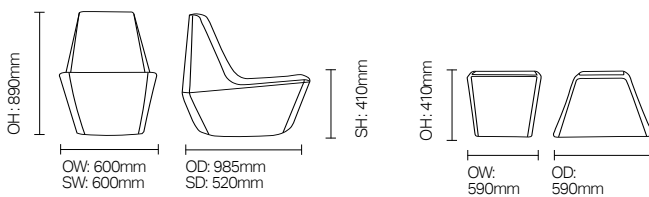

DIMENSIONS

MODEL OPTIONS

- FSFL16 Flex Foam Rocking Lounger
- FSFL17 Flex Foam Rocking Lounger Footstool
- FSFL18 Flex Foam Lounger