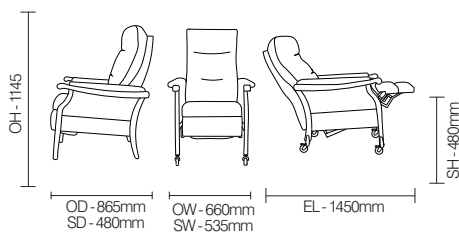

DIMENSIONS

FINISH OPTIONS

Wood stain options :

- Beech
- Pippy Oak
- Walnut
- Armati
- Shadow Beech