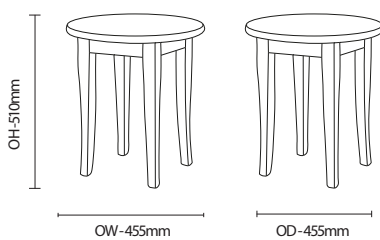

Coffee Table / F11

Circular coffee table for communal lounge or reception areas.

Standard Features

- Circular coffee table
- Soft, radiused corners for added safety
- Easy clean scratch and heat resistant laminate top
- 25mm beech laminate tops with bullnose edging, finished with clear Medicote lacquer
- Standard finish natural beech
- Solid beech legs/apron

Optional Features

- Finish options

Performance Standards

- BS 4875 -7 : 2006 Test Level 4
- BS 4875 - 8 : 1998

DIMENSIONS

FINISH OPTIONS

Wood finish options :

- Beech
 - Pippy oak
 - Walnut
 - Armati
-