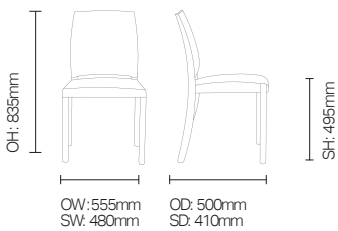

DIMENSIONS