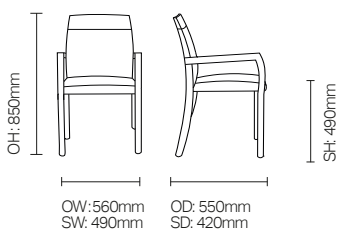

Kasumi/DCKA04

Kasumi is a contemporary dining collection with a distinctive and elegant curved shape.

Standard Features

- Kasumi dining arm chair
- Upholstered seat and back with stylish show wood top
- Solid beech frame, mortise and tenon construction for added strength
- Medicote™ anti-bacterial lacquer

Optional Features

- Kasumi fully upholstered side chair DCKA01
- Kasumi fully upholstered arm chair DCKA02
- Kasumi side chair with show wood back DCKA03
- Skid frame option
- Wood stain options

DIMENSIONS