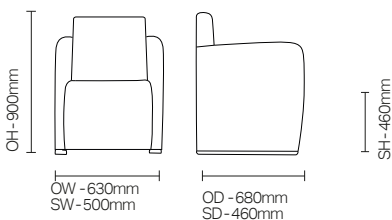

### Standard Features

- Low back dining arm chair
- Extreme specification for high security environments
- Standard weight: 40kg
- Extremely robust, durable chair with fixed seat and back
- Extreme construction as standard
- Fully boarded with plywood panels, non-retractable security screws, no visible staples or metal back tacking

## DIMENSIONS