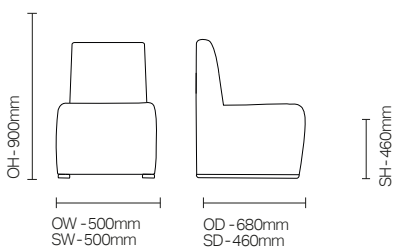

Fuerza/DCFU03X

Fuerza is a collection of extreme specification dining and bedroom chairs.

Standard Features

- Low back dining side chair
- Extreme specification for high security environments
- Standard weight: 40kg
- Extremely robust, durable chair with fixed seat and back
- Extreme construction as standard
- Fully boarded with plywood panels, non-retractable security screws, no visible staples or metal back tacking

- Solid wood glides for ease of manoeuvrability, with anti-ligature design

- Available in a wide range of contract fabric and vinyls

Optional Features

- Without arms DCFU01X
- Low Back DCFU03X
- Low back with arms DCFU04X
- Wood glide stain options
- Additional weighting options
- Bariatric option (100mm wider than standard)

DIMENSIONS

OPTIONS

Wood finish options: