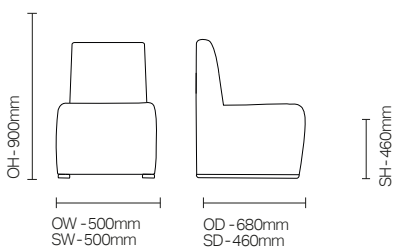

Fuerza/DCFU03X

Fuerza is a collection of extreme specification dining and bedroom chairs.

Standard Features

- Low back dining side chair
- Extreme specification for high security environments
- Standard weight: 20kg
- Extremely robust, durable chair with fixed seat and back
- Extreme construction as standard
- Fully boarded with plywood panels, non-retractable security screws, no visible staples or metal back tacking

- Solid wood glides for ease of manoeuvrability, with anti-ligature design

- Available in a wide range of contract fabric and vinyls

Optional Features

- Without arms DCFU01X
- Low Back DCFU03X
- Low back with arms DCFU04X
- Wood glide stain options
- Additional weighting options
- Bariatric option (100mm wider than standard)

DIMENSIONS

OPTIONS

Wood finish options: