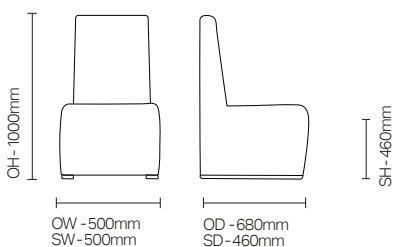

### Standard Features

- High back dining side chair
- Extreme specification for high security environments
- Standard weight: 20kg
- Extremely robust, durable chair with fixed seat and back
- Extreme construction as standard
- Fully boarded with plywood panels, non-retractable security screws, no visible staples or metal back tacking

## DIMENSIONS