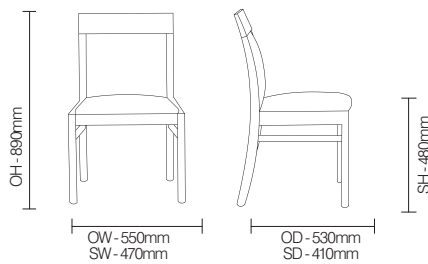

Avenue Side Chair / DCAV01

Avenue is a stylish, durable and extremely robust dining chair with an upholstered back and a solid beech frame.

Standard Features

- Solid beech frames with mortise and tenon construction for added strength
- Medicote™ anti-bacterial lacquer for infection control

Optional Features

- Boarded underside and security screws
- Leg stain options
- Skid frame option

Performance Standards

- BS EN 1022:2005
- BS EN 16139:2013 Test Level 2

DIMENSIONS

FINISH OPTIONS

Leg stain options :