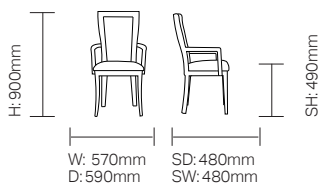

Optional Features

- Darcey side chair DCDA01
- Skid frame option
- Wood stain options

Dimensions

Wood Finish Options

Kendal Oak
(KO)

Lancaster Oak
(LO)

Grey Bardolino
Oak (GO)

White Oak
(HW)