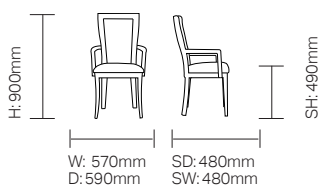

teal

Darcey / DCDA02M

Darcey Strengthened Armchair.

Enhanced mental health specification.

Chairs to complement any dining or activity area.

Standard Features

- Darcey dining armchair
- Enhanced mental health specification
- Solid beech frame, mortise and tenon construction for added strength
- Medicote™ anti-bacterial lacquer
- Upholstered seat and back

Optional Features

- Darcey side chair DCDA01M
- Skid frame option
- Wood stain options

Dimensions

Wood Finish Options