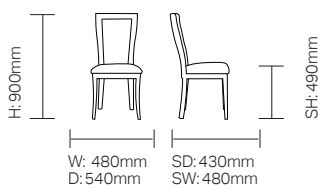

## Darcey / DCDA01M

Darcey Strengthened Side Chair.

Enhanced mental health specification.

Chairs to complement any dining or activity area.

## Dimensions