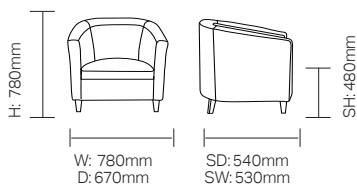

### Standard Features

- Mental health specification (boarded seat and underside with security screws)
- Distinctive, contemporary tub chair with Fixed seat
- Curved, supportive back
- Generous seat width

## Dimensions

Weight: 17.5kg