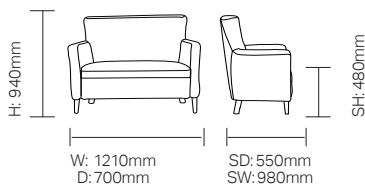

teal

Christie / TSCH24

Christie Mid Back 2 Seater Sofa.
Christie is a family of low, medium and high back chairs with 2 seater and tub chair options.

Standard Features

- Distinctive, contemporary styling
- Robust, durable easy chair with fixed or removable seat options
- Curved, supportive back
- Generous seat width

Optional Features

- Comfort seat foam
- BB pressure relief seat foam

Performance Standards

- BS EN 16139:2013

Dimensions

Weight:
Removable seat: 20.5kg
Fixed seat: 22.5kg

Wood Finish Options