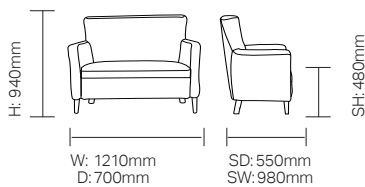

## Christie / TSCH24M

Christie Mid Back 2 Seater Sofa.  
Christie is a family of low, medium, high back chairs with 2 seater and tub chair options and enhanced specification to suit challenging environments.

### Standard Features

- Mental health specification (boarded seat and underside with security screws)
- Distinctive, contemporary tub chair
- Fixed seat
- Curved, supportive back
- Generous seat width

## Dimensions

Weight: 24.5kg