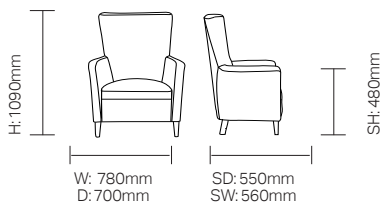

## Dimensions

Weight:  
Removable seat: 15.5kg  
Fixed seat: 17.5kg