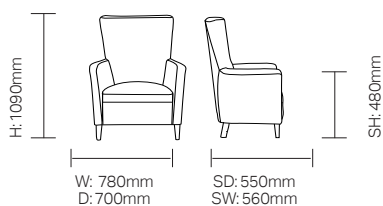

Standard Features

- Mental health specification (boarded seat and underside with security screws)
- Distinctive, contemporary tub chair
- Fixed seat
- Curved, supportive back
- Generous seat width

Optional Features

- Comfort seat foam
- BB pressure relief seat foam

Performance Standards

- BS EN 16139:2013

Dimensions

Weight: 19.5kg

Wood Finish Options