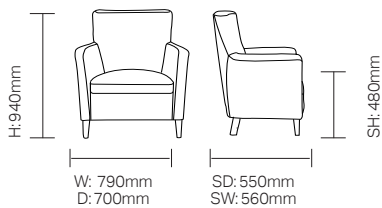

## Dimensions

Weight:  
Removable seat: 14.5kg  
Fixed seat: 16.5kg