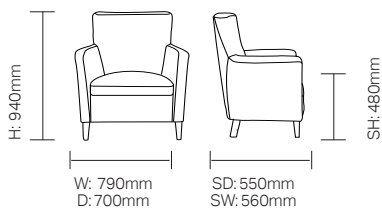

Standard Features

- Mental health specification (boarded seat and underside with security screws)
- Distinctive, contemporary tub chair
- Fixed seat
- Curved, supportive back
- Generous seat width

Optional Features

- Comfort seat foam
- BB pressure relief seat foam

Performance Standards

- BS EN 16139:2013

Dimensions

Weight: 18,5kg

Wood Finish Options

Kendal Oak (KO)

Lancaster Oak (LO)