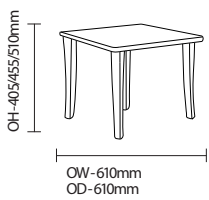

Coffee Table /B06

B06 Square coffee table with tapered leg.

Standard Features

- Square coffee table with tapered leg
- Soft, radiused corners for added safety
- Easy clean scratch and heat resistant 25mm beech laminate top with bullnose edging
- Finished with clear Medicote™ lacquer
- Beech finish as standard

Optional Features

- Wood stain options

DIMENSIONS

OPTIONS

Wood stain options: