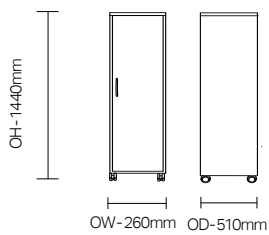

Cascade/BLCC23

Cascade wardrobe to complement the Cascade locker range.

(shown with Cascade locker)

Standard Features

- Easy clean laminate with co-ordinating edges.
- Strong, quality construction
- Quality 65mm locking front castors
- Standard wood finish Beech (shown)
- Standard laminate finish - white with colour options on door and drawers
- Left hand (handle on left)

Optional Features

- Available with a variety of drawer and door colour options.
- Right hand option - WRH

DIMENSIONS

FINISH OPTIONS

Drawer and door colour options: