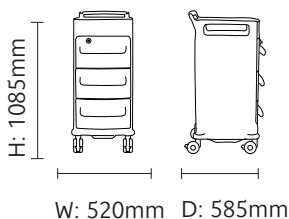

Optional Features

- Lock options (locks are only an option on the top drawers): key lock, Digilock
- Patient valuables drawer (BLAF26)
- Drawer colour options

Patient Valuables drawer (BLAF26)

Dimensions