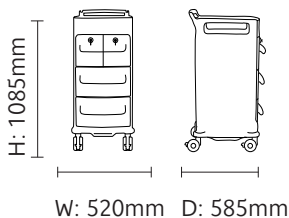

Dimensions