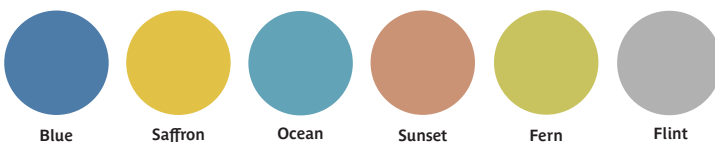

Optional Features

- Lock options (locks are only an option on the top drawers): key lock
- Patient valuables drawer (BLAF26)
- Drawer colour options

Patient Valuables drawer (BLAF26)

Dimensions

Finish Options

Blue

Saffron

Ocean

Sunset

Fern

Flint