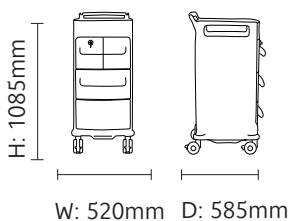

Optional Features

- Lock options (locks are only an option on the top drawers): key lock
- Patient valuables drawer (BLAF26)
- Drawer colour options

Patient Valuables drawer (BLAF26)

Dimensions

Finish Options