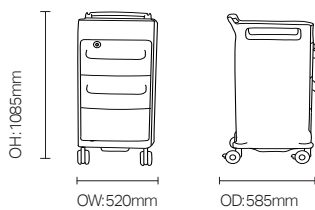

Affiniti/BLAF31

Affiniti is an award winning locker with a full width stepped top drawer, designed to hold a 500ml medicine bottle.

Standard Features

- Bedside locker with 2 drawers
- Moulded wipe-clean anti-bacterial surfaces help reduce HCAs
- Able to withstand Hypochloride solution and tolerate Hydrogen Peroxide Vapourisation
- Easily moveable with modern 100mm castors
- Key lock as standard on top drawer

- Space for patient valuables

Optional Features

- Lock options: key lock, Digilock
- Additional bottom drawer
- Patient valuables drawer
- Drawer colour options

DIMENSIONS

FINISH