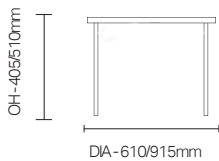

### Standard Features

- B style coffee table with round top
- Durable and robust
- Tapered leg
- Standard bullnose edge
- No exposed sharp corners or edges
- Part of a family of dining and coffee height tables

## DIMENSIONS