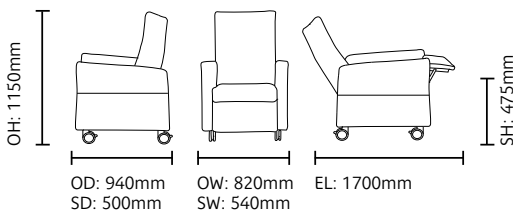

Standard Features

- Dual motor controls allow independent control of the back and leg rest for personalised comfort
- Emergency quick release back drop for CPR (allows lowering to 160°). Models **RELU05, 6, 7, 8** only
- Central locking brake system (2 rear wheels) front manual braked castors
- 100mm large castors (non-marking polyurethane tread) for easy manoeuvring - chair can be easily rotated 360° in-situ
- Push bar to assist with manoeuvring (without patient) and for emergency back drop
- Easy operation hand controller & holder strap
- Fold down hook for hanging accessories
- Reflexion® Visco medium to high risk (BB) pressure care foam seat and back

Technical Information

Dimensions:

**RELU01, RELU02, RELU03, RELU04,
RELU05, RELU06, RELU07, RELU08**

Electric Recliner

Model Information

- RELU01**
Electric Recliner, Dual Motor, Tilt-in-Space, Fixed Arms
 - RELU01 Astra Lunar**
Electric Recliner, Dual Motor, Tilt-in-Space, Fixed Arms
 - RELU03 Astra Lunar**
Electric Recliner, Dual Motor, Tilt-in-Space, LHF Removable Arm, RHF Fixed Arm
 - RELU04 Astra Lunar**
Electric Recliner, Dual Motor, Tilt-in-Space, Removable Arms
 - RELU05 Astra Lunar**
Electric Recliner, Dual Motor, Tilt-in-Space, Emergency Back Drop, Fixed Arms
 - RELU06 Astra Lunar**
Electric Recliner, Dual Motor, Tilt-in-Space, Emergency Back Drop, LHF Fixed Arm, RHF Removable Arm
 - RELU07 Astra Lunar**
Electric Recliner, Dual Motor, Tilt-in-Space, Emergency Back Drop, LHF Removable Arm, RHF Fixed Arm
 - RELU08 Astra Lunar**
Electric Recliner, Dual Motor, Tilt-in-Space, Emergency Back Drop, Removable Arms
- RHF = Right Hand Facing
LHF = Left Hand Facing