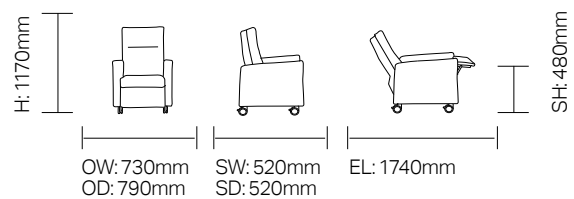

**Standard Features**

- Manual and electric recliners with tilt in-space functionality (backrest and seat recline synchronously, helping to maintain posture)
- Straight fixed arms

**Optional Features**

- Slimline foam back (excluding REAG24)
- Tiled reflexion® pressure back
- Tiled fibre comfort back with wings (excluding REAG24)
- Standard removable arm, left hand, right hand or both
- Wide arms (Pair)
- Wide removable arm, left hand, right hand or both
- Folding side table, left hand or right hand
- Reflexion® BB pressure management seat
- Anti-pinch seat cover
- Rechargeable battery pack - (Electric models only)
- Comprehensive Servicing and Maintenance options

**Technical Information**

**Dimensions:**

**REAG21 -**  
 Manual Recliner, Tilt-In-Space,  
 Four Large 100mm Locking Castors

**REAG21E -**  
 Electric Recliner, Tilt-In-Space,  
 Four Large 100mm Locking Castors

Dimensions:

**REAQ22 -**  
Electric Rise And Recline, Tilt-In-Space,  
Four Heavy Duty 65mm Locking Castors

**REAQ23 -**  
Electric Dual Motor Rise And Recline, Tilt-In-Space,  
Four Heavy Duty 65mm Locking Castors