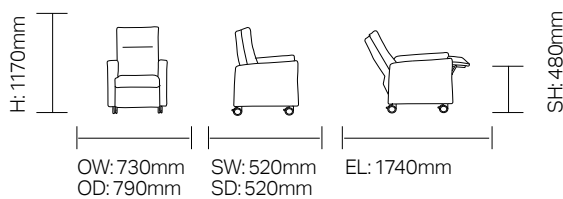

**Standard Features**

- Manual and electric recliners with tilt in-space functionality (backrest and seat recline synchronously, helping to maintain posture)
- Straight fixed arms

**Optional Features**

- Slimline foam back (excluding REAG24)
- Tiled reflexion® pressure back
- Tiled fibre comfort back with wings (excluding REAG24)
- Standard removable arm, left hand, right hand or both
- Wide arms (Pair)
- Wide removable arm, left hand, right hand or both
- Folding side table, left hand or right hand
- Reflexion® BB pressure management seat
- Anti-pinch seat cover
- Rechargeable battery pack - (Electric models only)
- Comprehensive Servicing and Maintenance options

**Technical Information**

**Dimensions:**

**REAG21 -**  
 Manual Recliner, Tilt-In-Space,  
 Four Large 100mm Locking Castors

**REAG21E -**  
 Electric Recliner, Tilt-In-Space,  
 Four Large 100mm Locking Castors

Dimensions:

**REAQ22 -**  
Electric Rise And Recline, Tilt-In-Space,  
Four Heavy Duty 65mm Locking Castors

**REAQ23 -**  
Electric Dual Motor Rise And Recline, Tilt-In-Space,  
Four Heavy Duty 65mm Locking Castors