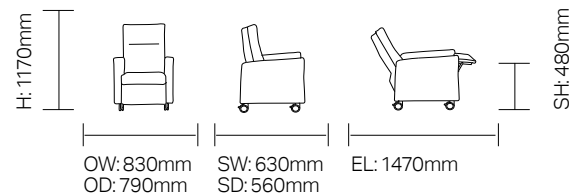

REAQ24 Bariatric -
Bariatric Dual Motor Electric Rise / Independent
Recline, Trendelenburg with Tiled Pressure
Back, Four Heavy Duty 65mm Locking Castors

Arm & Back Options

Arm Options

1. Fixed straight arms (standard)
2. Removable straight arms
3. Wide arms
4. Removable wide arms

Back Options

1. Slimline foam back (Standard, excluding REAQ24)
2. Tiled Reflexion® pressure back (standard on Bariatric model)
3. Tiled fibre comfort back with wings (excluding REAQ24)