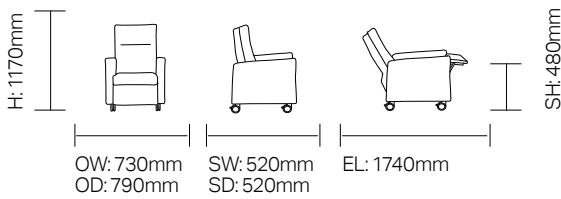

**Technical Information**

**Dimensions:**

**REAG21 -**  
 Manual Recliner, Tilt-In-Space,  
 Four Large 100mm Locking Castors

**REAG21E -**  
 Electric Recliner, Tilt-In-Space,  
 Four Large 100mm Locking Castors

Dimensions:

**REAQ22 -**  
Electric Rise And Recline, Tilt-In-Space,  
Four Heavy Duty 65mm Locking Castors

**REAQ23 -**  
Electric Dual Motor Rise And Recline, Tilt-In-Space,  
Four Heavy Duty 65mm Locking Castors