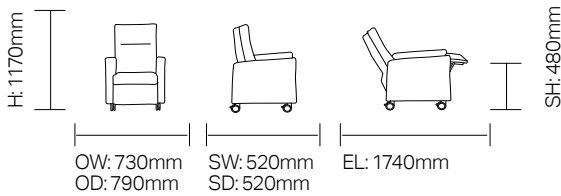

**Technical Information**

**Dimensions:**

**REAG21 -**  
 Manual Recliner, Tilt-In-Space,  
 Four Large 100mm Locking Castors

**REAG21E -**  
 Electric Recliner, Tilt-In-Space,  
 Four Large 100mm Locking Castors

Dimensions:

**REAQ22 -**  
Electric Rise And Recline, Tilt-In-Space,  
Four Heavy Duty 65mm Locking Castors

**REAQ23 -**  
Electric Dual Motor Rise And Recline, Tilt-In-Space,  
Four Heavy Duty 65mm Locking Castors