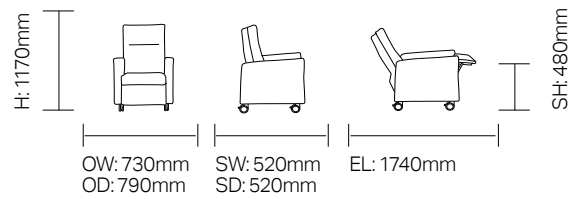

**Technical Information**

**Dimensions:**

**REAG21 -**  
 Manual Recliner, Tilt-In-Space,  
 Four Large 100mm Locking Castors

**REAG21E -**  
 Electric Recliner, Tilt-In-Space,  
 Four Large 100mm Locking Castors

Dimensions:

**REAQ22 -**  
Electric Rise And Recline, Tilt-In-Space,  
Four Heavy Duty 65mm Locking Castors

**REAQ23 -**  
Electric Dual Motor Rise And Recline, Tilt-In-Space,  
Four Heavy Duty 65mm Locking Castors