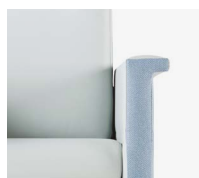

Arm & Back Options

Arm Options

1. Fixed straight arms (standard)
2. Removable straight arms
3. Wide arms
4. Removable wide arms

1.

2.

3.

4.

Back Options

1. Slimline foam back (Standard, excluding REAQ24)
2. Tiled Reflexion® pressure back (standard on Bariatric model)
3. Tiled fibre comfort back with wings (excluding REAQ24)

1.

2.

3.