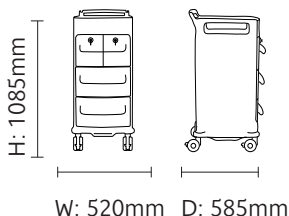

Dimensions