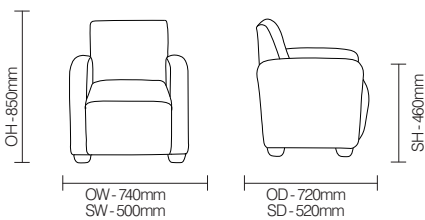

Suki/TSSU01

Suki is a contemporary, fully upholstered tub chair for bedroom, lounge or reception.

Standard Features

- Fixed seat cushion
- Low, solid security block feet

Optional Features

- Extreme mental health specification option (fully boarded with security screws) (TSSU01X)
-
- Complete upholstery: fully sealed seat to prevent concealment
- Piping and leg stain options

Performance Standards

BS EN 15373:2007 (Test Level 3)

DIMENSIONS

FINISH OPTIONS

Wood stain options :

- Beech
- Pippy Oak
- Walnut
- Armati
- Shadow Beech