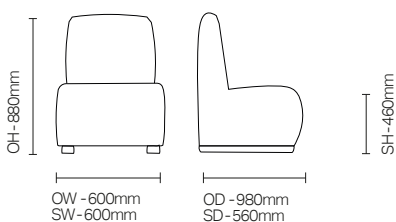

Soltaire/TSS001X

Soltaire provides enhanced safety and comfort for all client group risk levels.

Standard Features

- Standard weight 30kg
- Extreme specification for high security environments
- Extremely robust, durable chair with fixed seat and back
- Complete upholstery: fully sealed seat to prevent concealment with fixed waterfall seat cushion for ease of cleaning
- Extreme construction as standard: fully boarded with plywood panels,

non-retractable security screws, no visible staples or metal back tacking

- Solid wood glides for ease of manoeuvrability, with anti-ligature design

Optional Features

- Available with arm option (increases width by 100mm per arm)
- Wood glide stain options
- Additional weighting to limit misuse and maximise safety

DIMENSIONS

OPTIONS

Wood glide stain finishes: